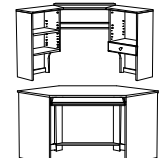

579 Secretary
31 1/2" W x 16" D x 44" H

774 2 Door/3 Drawer Chest
31 1/2" W x 16" D x 51 1/2" H

Mirrors

777 Vanity Mirror
19 3/4" W x 5" D x 24 1/4" H

565 Rectangular Mirror
28" W x 42" H

565 Mirror-Arch
27" W x 39" H

Whistler Junior Loft

Consists of; 2131 Junior Loft Bed
2132 3 Drawer Chest
2133 2 Door Cupboard
2134 JL Bookcase
2135 Slide Out Desk

Apex Home Office

288/289 Student Desk & Hutch

293/294 Corner Desk & Hutch

290/292 Apex Desk & Hutch

214 2 Drawer File Cart

202 Bookcase
33" W x 13 1/2" D x 75" H

296 Mobile Pedestal
16" W x 20" D x 21" H