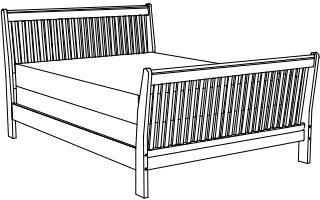

Beds

Twin Bed
40 3/4" D x 84" W x 44" H

Double Bed
56 1/2" D x 84" W x 44" H

Queen Bed
62 1/2" D x 89" W x 44" H

Mates Bed

Includes 1 Set of Drawer

Twin Bed
42" D x 78 1/2" W x 39" H

Double Bed
57" D x 78 1/2" W x 39" H

Queen Bed
63" D x 83 1/2" W x 39" H

The Chateau Bed

Complete Platform Bed

Twin Bed
42" D x 87 1/2" W x 46" H

Double Bed
56 1/4" D x 87 1/2" W x 46" H

Queen Bed
62 1/4" D x 92 1/2" W x 46" H

The Cutter Bed

Box & Mattress or Matrees Only

Twin Bed
47" D x 84" W x 37 1/2" H

Double Bed
62" D x 84" W x 37 1/2" H

Queen Bed
68" D x 89" W x 37 1/2" H

King Bed
86" D x 89" W x 37 1/2" H

The Sunrise Platform Bed

In Twin, Double, Queen & King

Night Tables, Dressers & Armoires