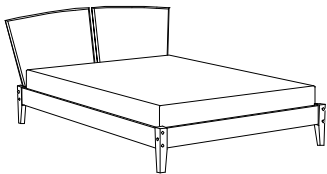

Beds

Twin Bed
40 3/4" D x 84" W x 44" H

Double Bed
56 1/2" D x 84" W x 44" H

Queen Bed
62 1/2" D x 89" W x 44" H

Mates Bed

Includes 1 Set of Drawer

Twin Bed
42" D x 78 1/2" W x 39" H

Double Bed
57" D x 78 1/2" W x 39" H

Queen Bed
63" D x 83 1/2" W x 39" H

The Chateau Bed

Complete Platform Bed

Twin Bed
42" D x 87 1/2" W x 46" H

Double Bed
56 1/4" D x 87 1/2" W x 46" H

Queen Bed
62 1/4" D x 92 1/2" W x 46" H

The Cutter Bed

Box & Mattress or Matrees Only

Twin Bed
47" D x 84" W x 37 1/2" H

Double Bed
62" D x 84" W x 37 1/2" H

Queen Bed
68" D x 89" W x 37 1/2" H

King Bed
86" D x 89" W x 37 1/2" H

The Sunrise Platform Bed

In Twin, Double, Queen & King

Night Tables, Dressers & Armoires