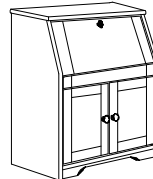

570 Night Table
17" W x 16" D x 18 1/2" H

571 Night Table
22 3/4" W x 16" D x 27" H

575 Drawer Chest
31 1/2" W x 16" D x 28 3/4" H

759 4 Drawer Chest
31 1/2" W x 16" D x 36 1/4" H

572 5 Drawer Chest
31 1/2" W x 16" D x 44" H

573 6 Drawer Chest
23" W x 16" D x 51 1/2" H

577 Armoire
41 1/2" W x 16" D x 51 1/2" H

576 Junior Dresser
44" W x 16" D x 28 3/4" H

574 6 Drawer Double Dresser
60 1/2" W x 16" D x 28 3/4" H

760 8 Drawer Dresser
60 1/2" W x 16" D x 36" H

579 Secretary
31 1/2" W x 16" D x 44" H

774 2 Door/3 Drawer Chest
31 1/2" W x 16" D x 51 1/2" H

Mirrors

777 Vanity Mirror
19 3/4" W x 5" D x 24 1/4" H

565 Rectangular Mirror
28" W x 42" H

565 Mirror-Arch
27" W x 39" H