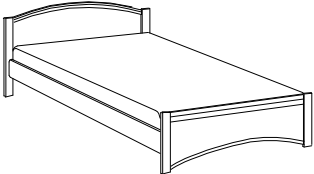

Beds

Twin Bed
40 3/4" D x 84" W x 44" H

Double Bed
56 1/2" D x 84" W x 44" H

Queen Bed
62 1/2" D x 89" W x 44" H

Mates Bed

Includes 1 Set of Drawer

Twin Bed
42" D x 78 1/2" W x 39" H

Double Bed
57" D x 78 1/2" W x 39" H

Queen Bed
63" D x 83 1/2" W x 39" H

The Chateau Bed

Complete Platform Bed

Twin Bed
42" D x 87 1/2" W x 46" H

Double Bed
56 1/4" D x 87 1/2" W x 46" H

Queen Bed
62 1/4" D x 92 1/2" W x 46" H

The Cutter Bed

Box & Mattress or Matrees Only

Twin Bed
47" D x 84" W x 37 1/2" H

Double Bed
62" D x 84" W x 37 1/2" H

Queen Bed
68" D x 89" W x 37 1/2" H

King Bed
86" D x 89" W x 37 1/2" H

The Sunrise Platform Bed

In Twin, Double, Queen & King

Night Tables, Dressers & Armoires