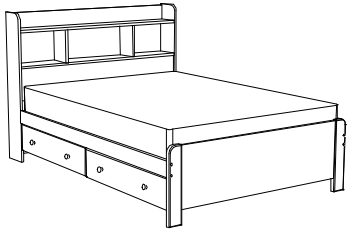

Beds

Twin Bed
40 3/4" D x 84" W x 44" H

Double Bed
56 1/2" D x 84" W x 44" H

Queen Bed
62 1/2" D x 89" W x 44" H

Mates Bed

Includes 1 Set of Drawer

Twin Bed
42" D x 78 1/2" W x 39" H

Double Bed
57" D x 78 1/2" W x 39" H

Queen Bed
63" D x 83 1/2" W x 39" H

The Chateau Bed

Complete Platform Bed

Twin Bed
42" D x 87 1/2" W x 46" H

Double Bed
56 1/4" D x 87 1/2" W x 46" H

Queen Bed
62 1/4" D x 92 1/2" W x 46" H

The Cutter Bed

Box & Mattress or Matrees Only

Twin Bed
47" D x 84" W x 37 1/2" H

Double Bed
62" D x 84" W x 37 1/2" H

Queen Bed
68" D x 89" W x 37 1/2" H

King Bed
86" D x 89" W x 37 1/2" H

The Sunrise Platform Bed

In Twin, Double, Queen & King

Night Tables, Dressers & Armoires